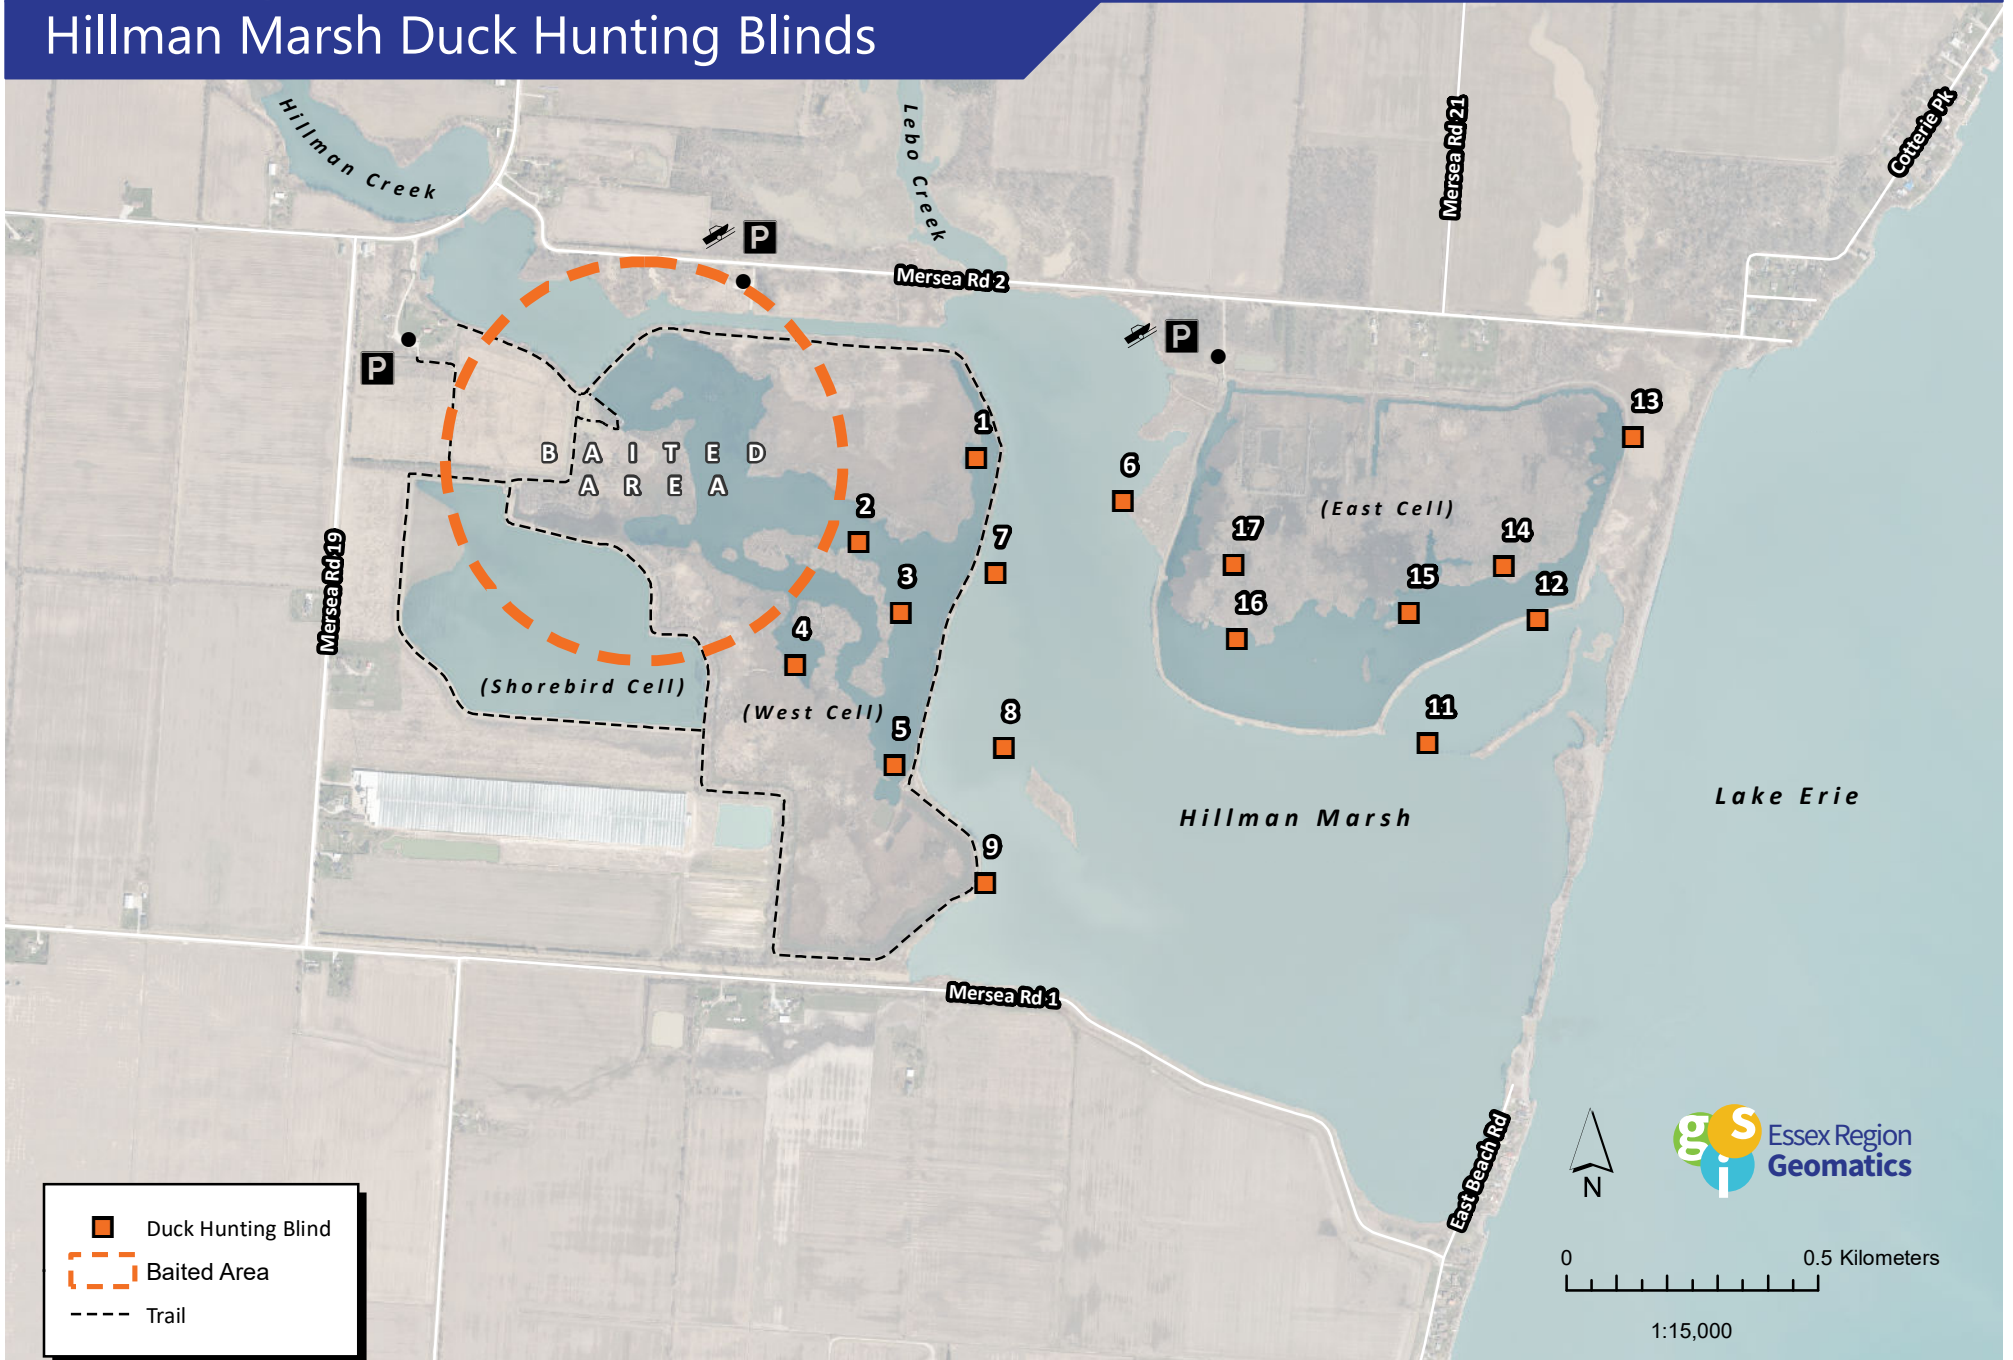

# Essex Region Conservation Hillman Marsh Duck Hunting Blinds

- Duck Hunting Blind
- Baited Area
- Trail

N

Essex Region Geomatics

0 0.5 Kilometers

1:15,000

Learn more at [essexregionconservation.ca](http://essexregionconservation.ca)

Source: \\SWPSERVER\Projects\ERCA Projects\DEPARTMENTS\Conservation Areas\Hunting Blinds - Duck\Hillman Marsh\Hillman Marsh - Duck Hunting Blinds - 20210615.mxd Compiled by ERCA Geomatics/Tom Dufour 15/06/2021