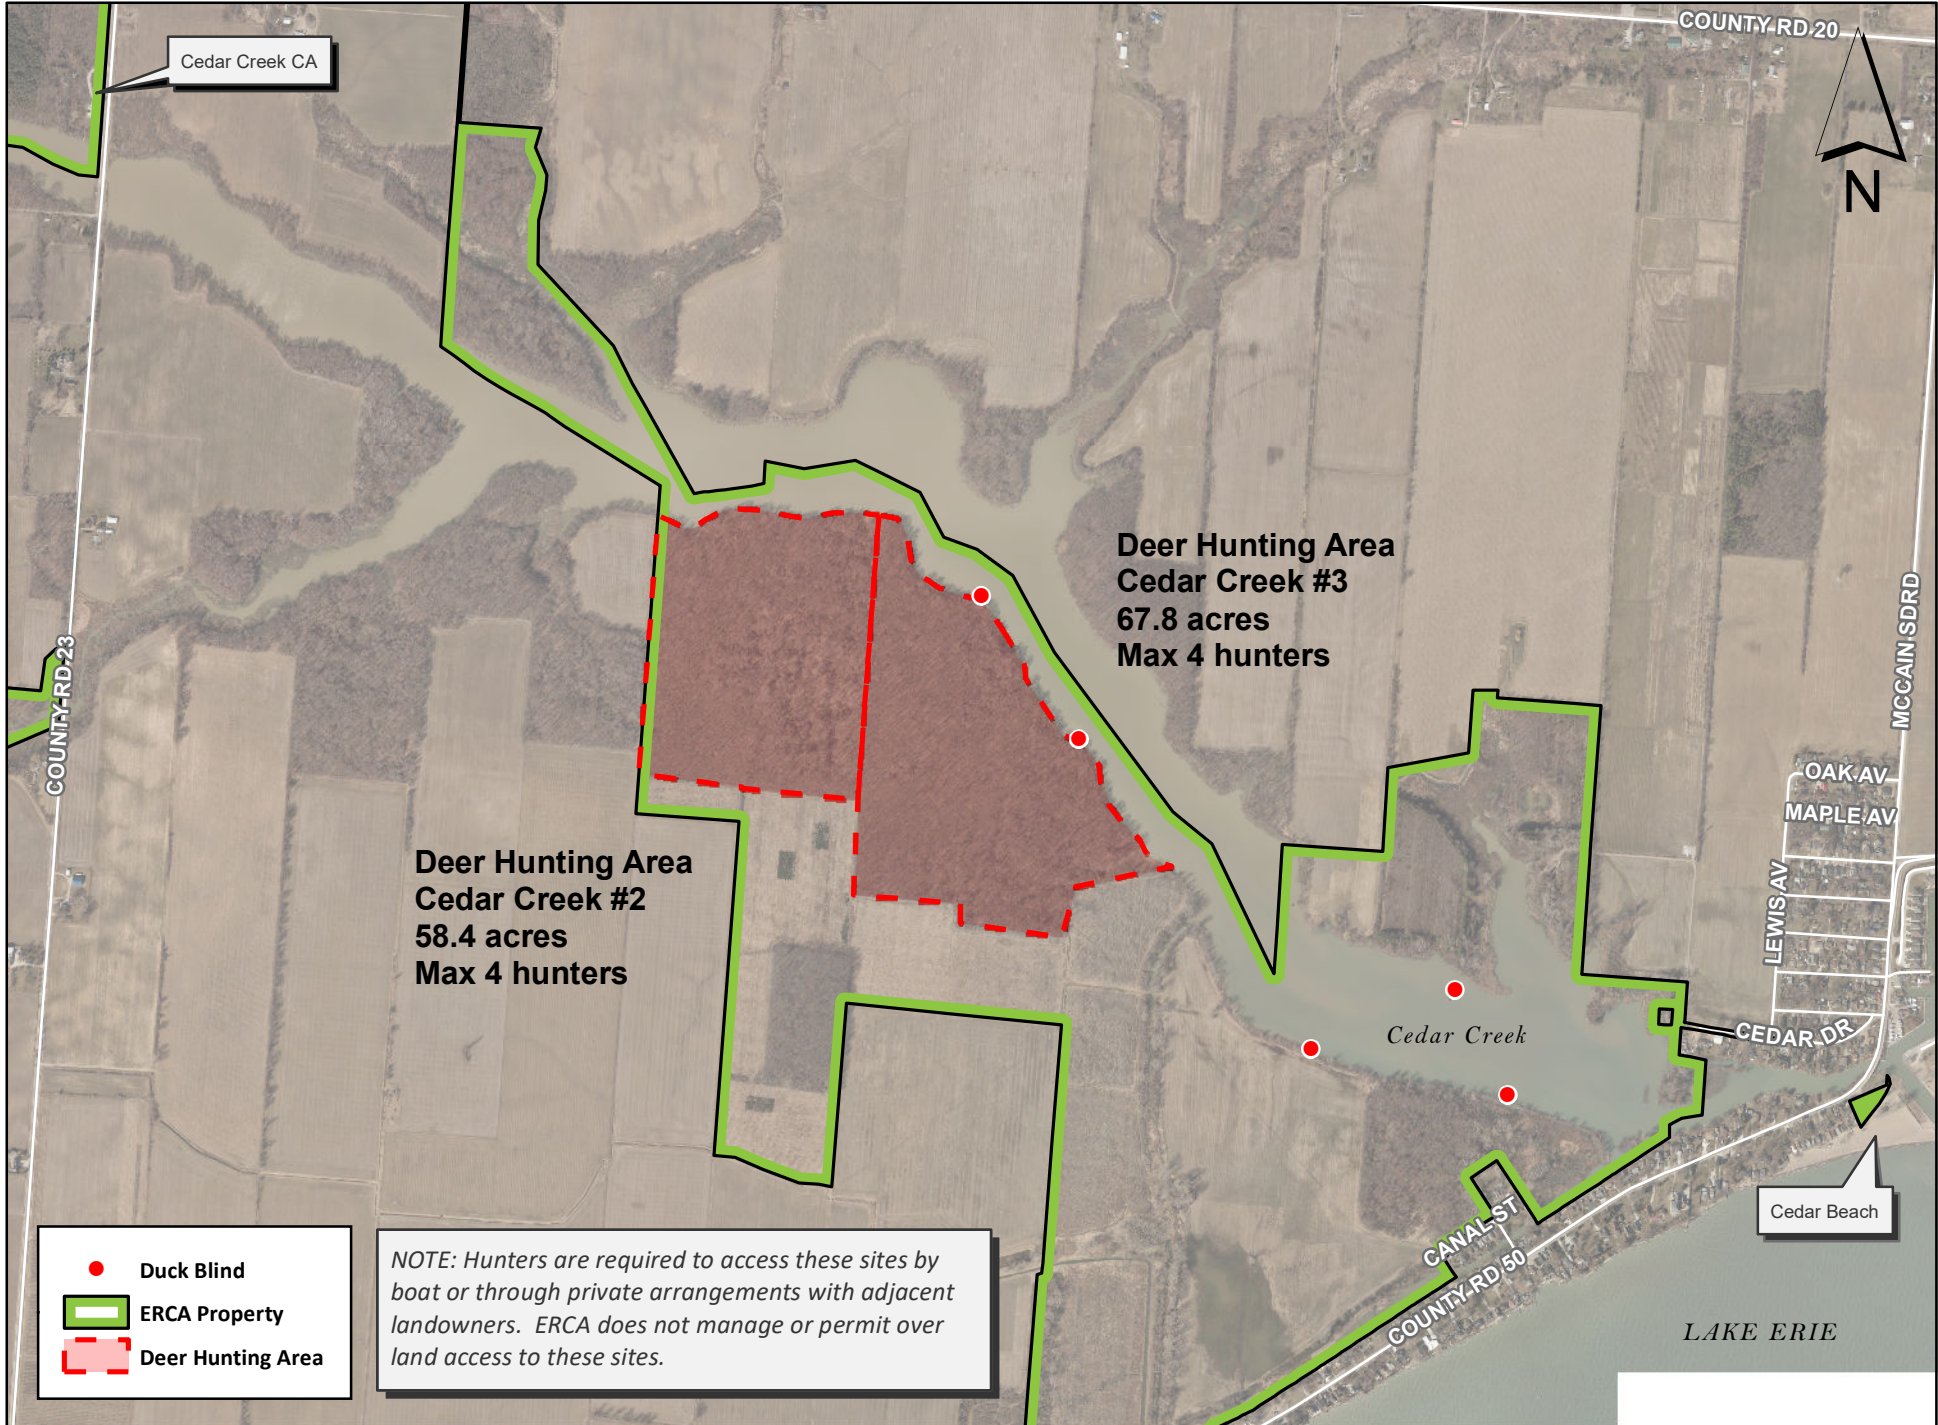

# Deer Hunting Locations - Cedar Creek 2 & 3

0 0.25 0.5 1 Kilometers

1:15,000