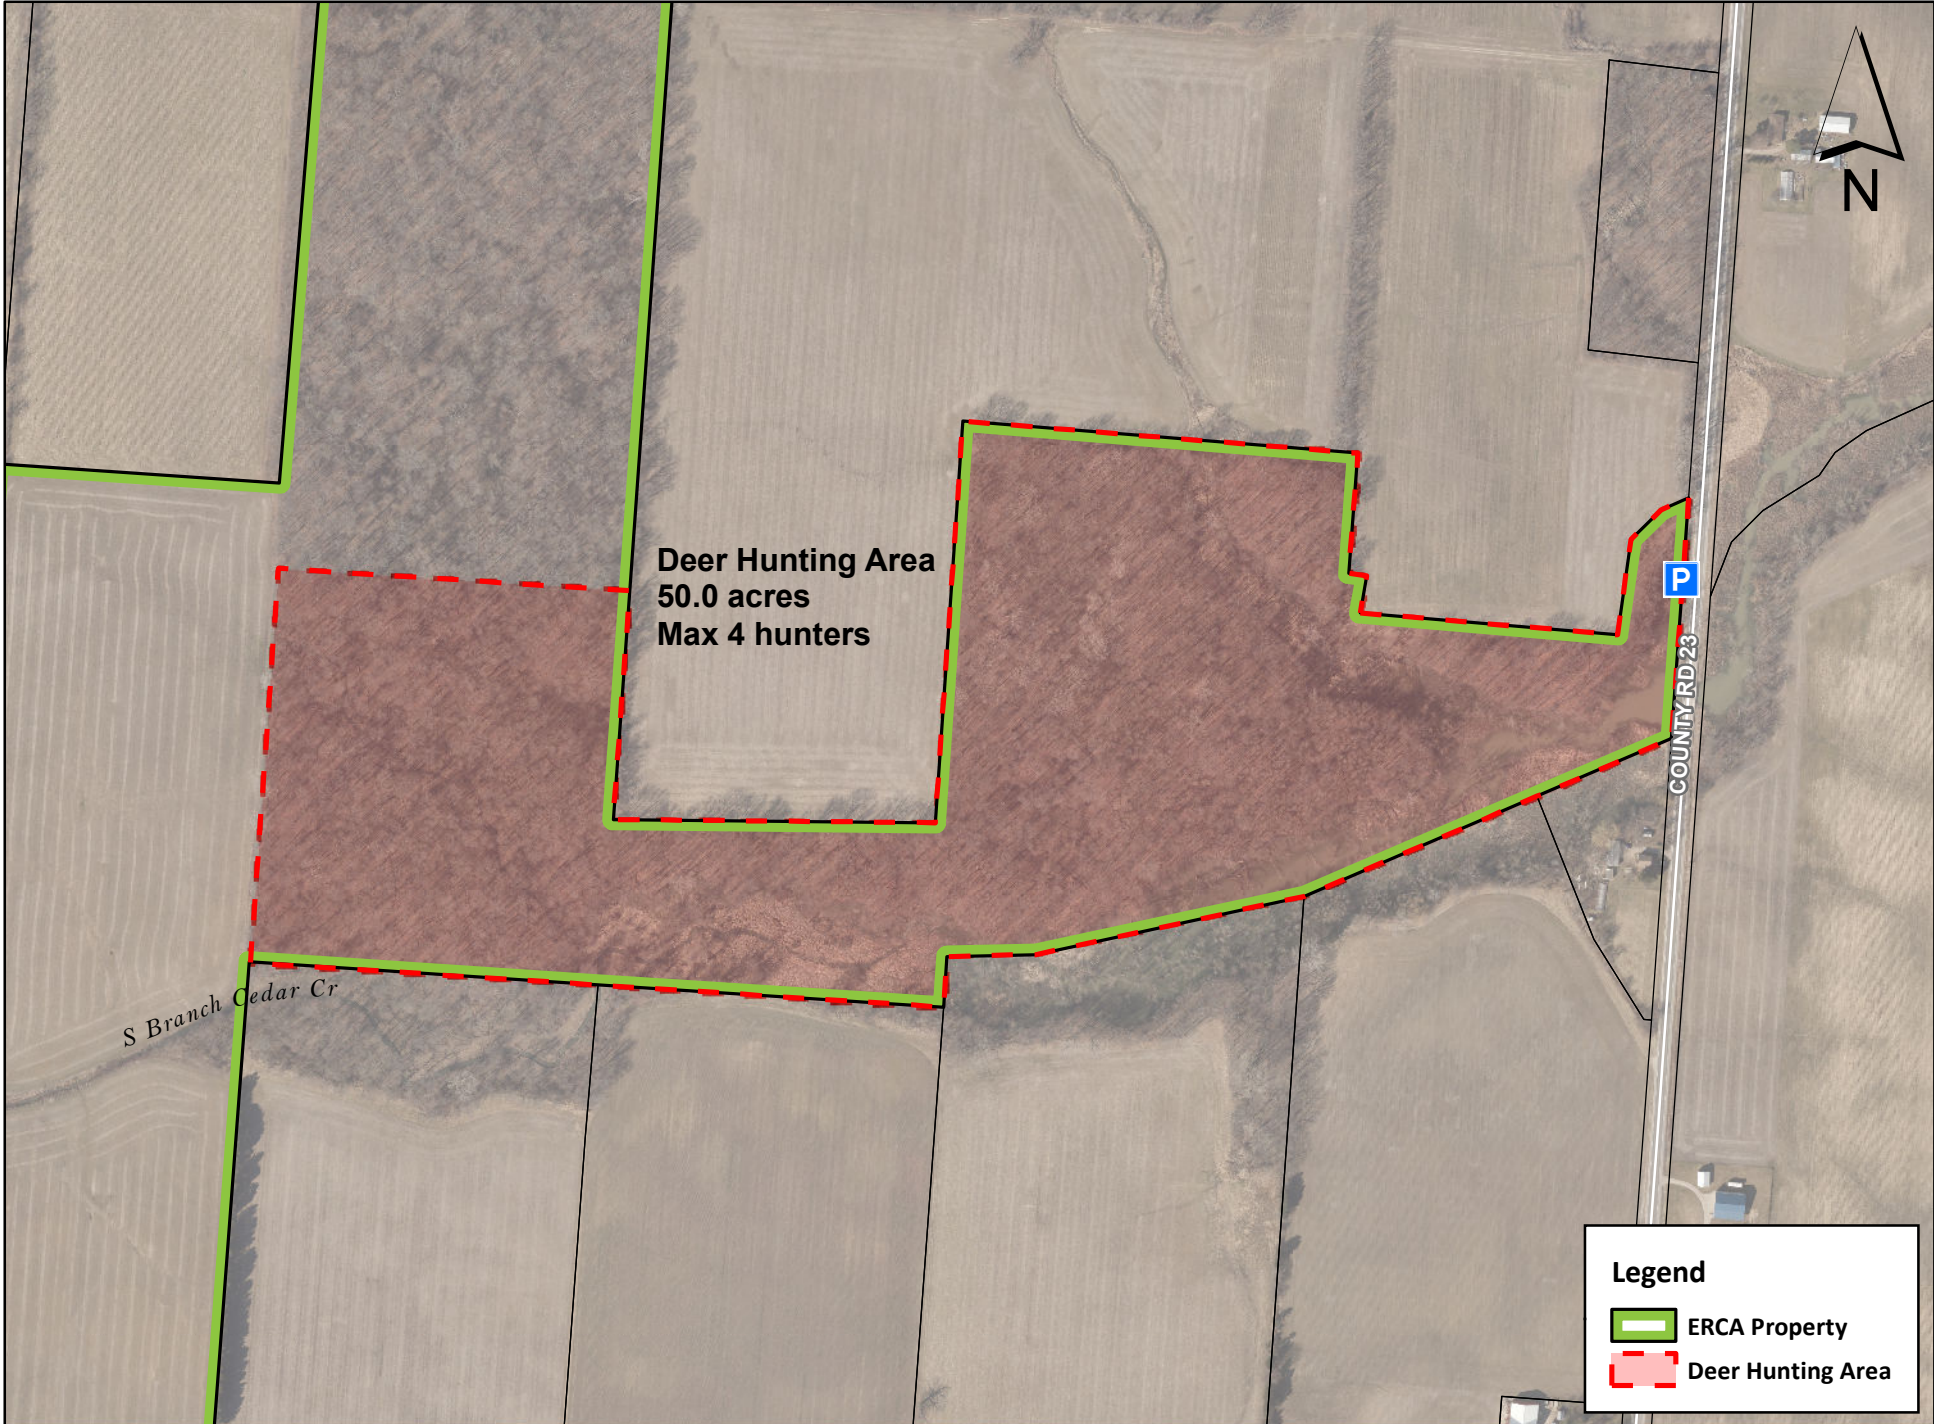

ERCA Deer Hunting Locations - Cedar Creek #1

0 125 250 500 Meters

1:5,000

Airphoto copyright the Corporation of the County of Essex, 2015
Source: \\SWP\SERVER\Projects\ERCA Projects\DEPARTMENTS\Conservation Areas\Hunting Areas - Deer\MXD\ERCA Deer Hunting Locations - Cedar Creek 1 - 20210609.mxd
TD 09/06/2021