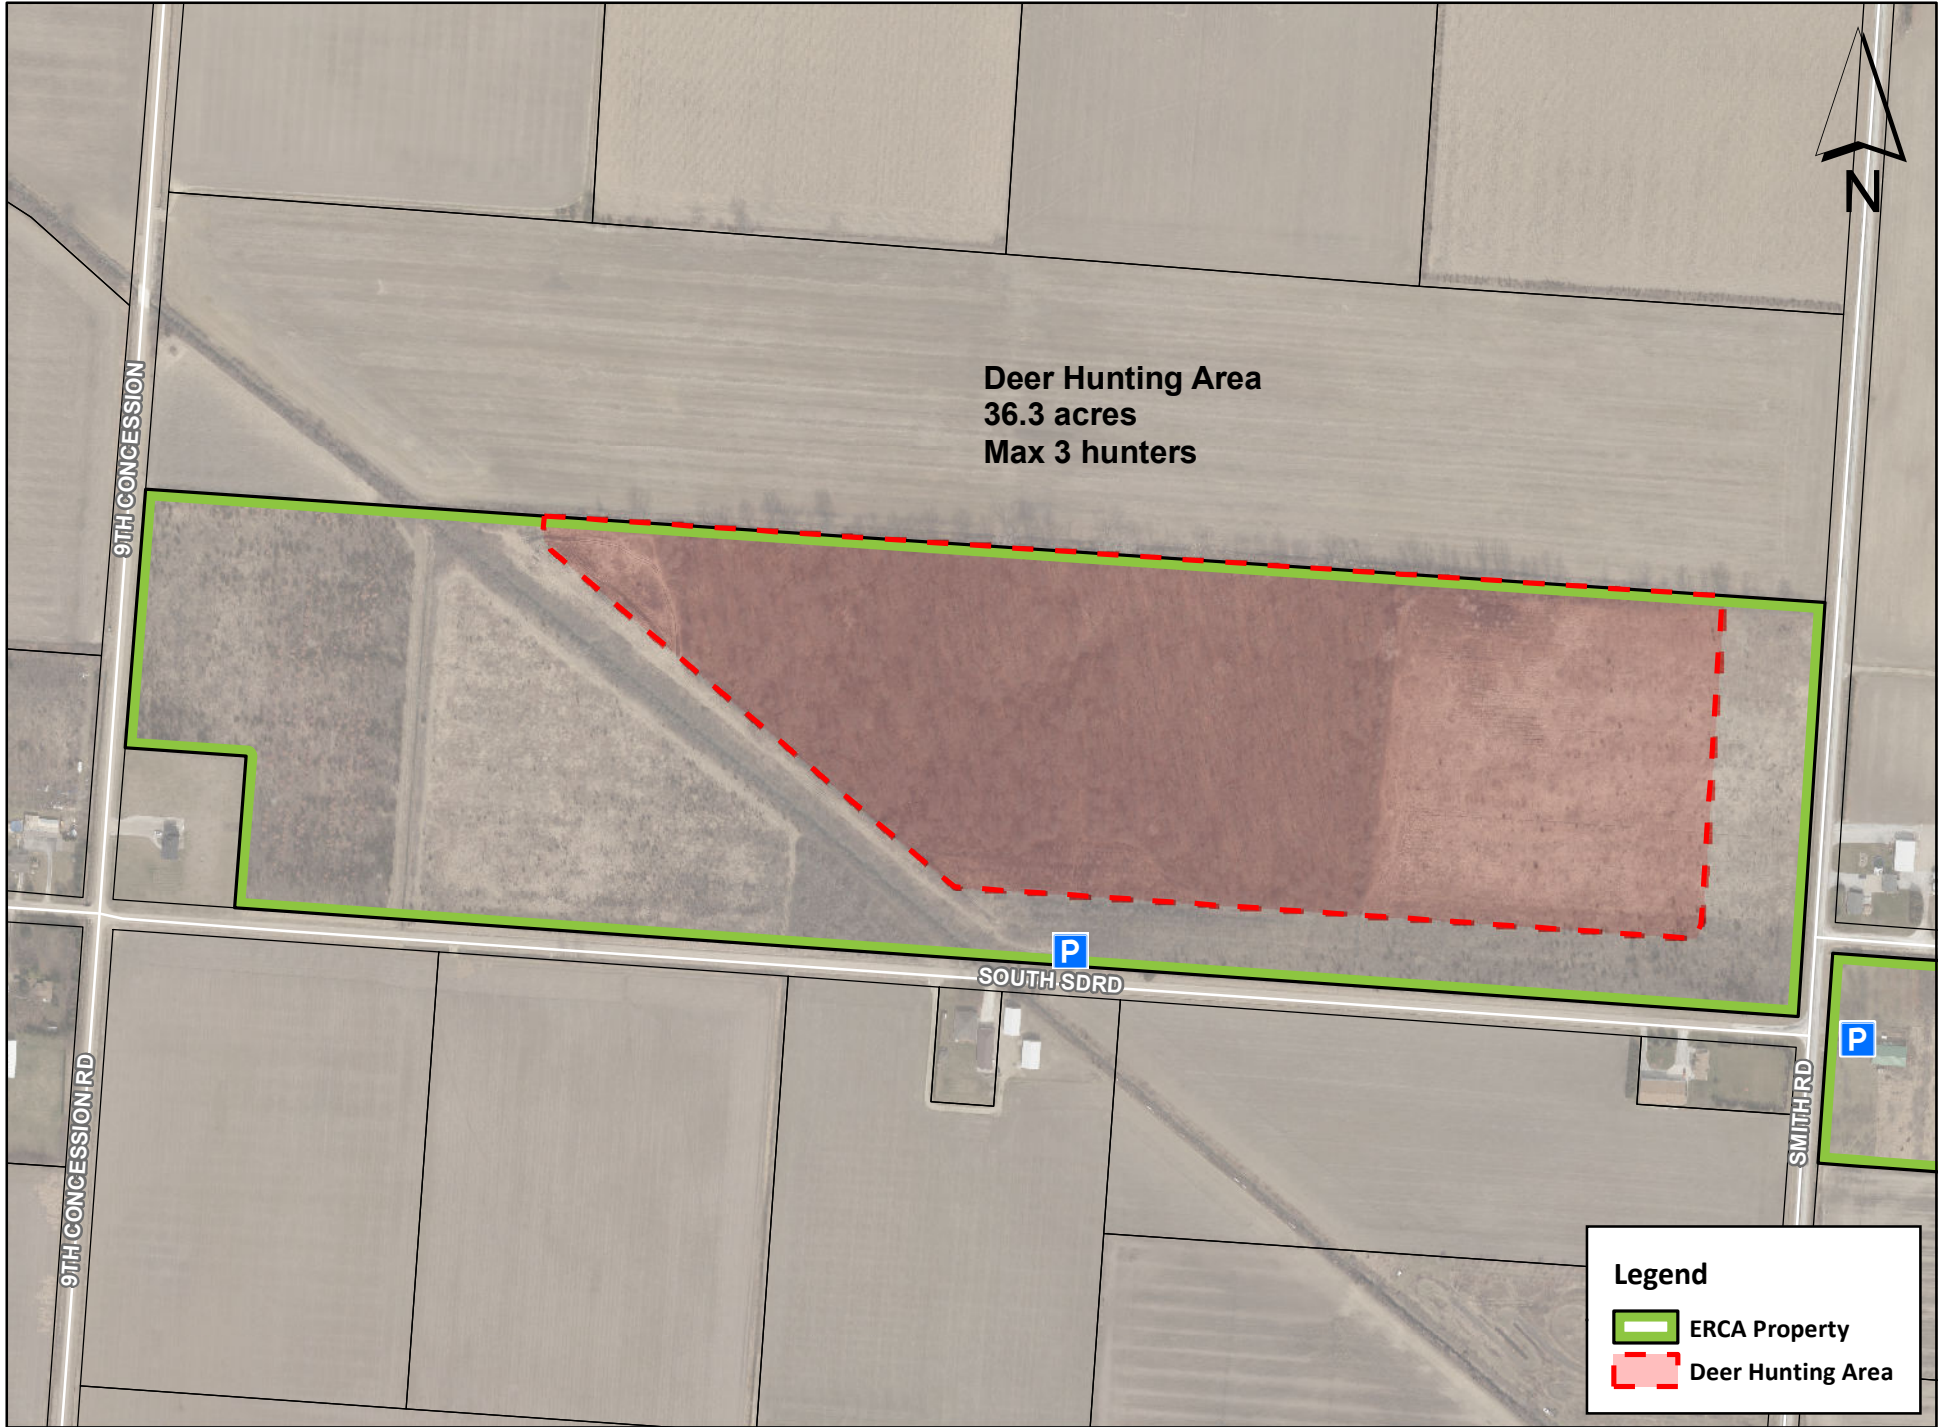

ERCA Deer Hunting Locations - Canard #3

0 125 250 500 Meters

1:5,000

Airphoto copyright the Corporation of the County of Essex, 2020
Source: \\SWP\SERVER\Projects\ERCA Projects\DEPARTMENTS\Conservation Areas\Hunting Areas - Deer\MXD\ERCA
Deer Hunting Locations - Canard 3 - 20210609.mxd
TD 09/06/2021