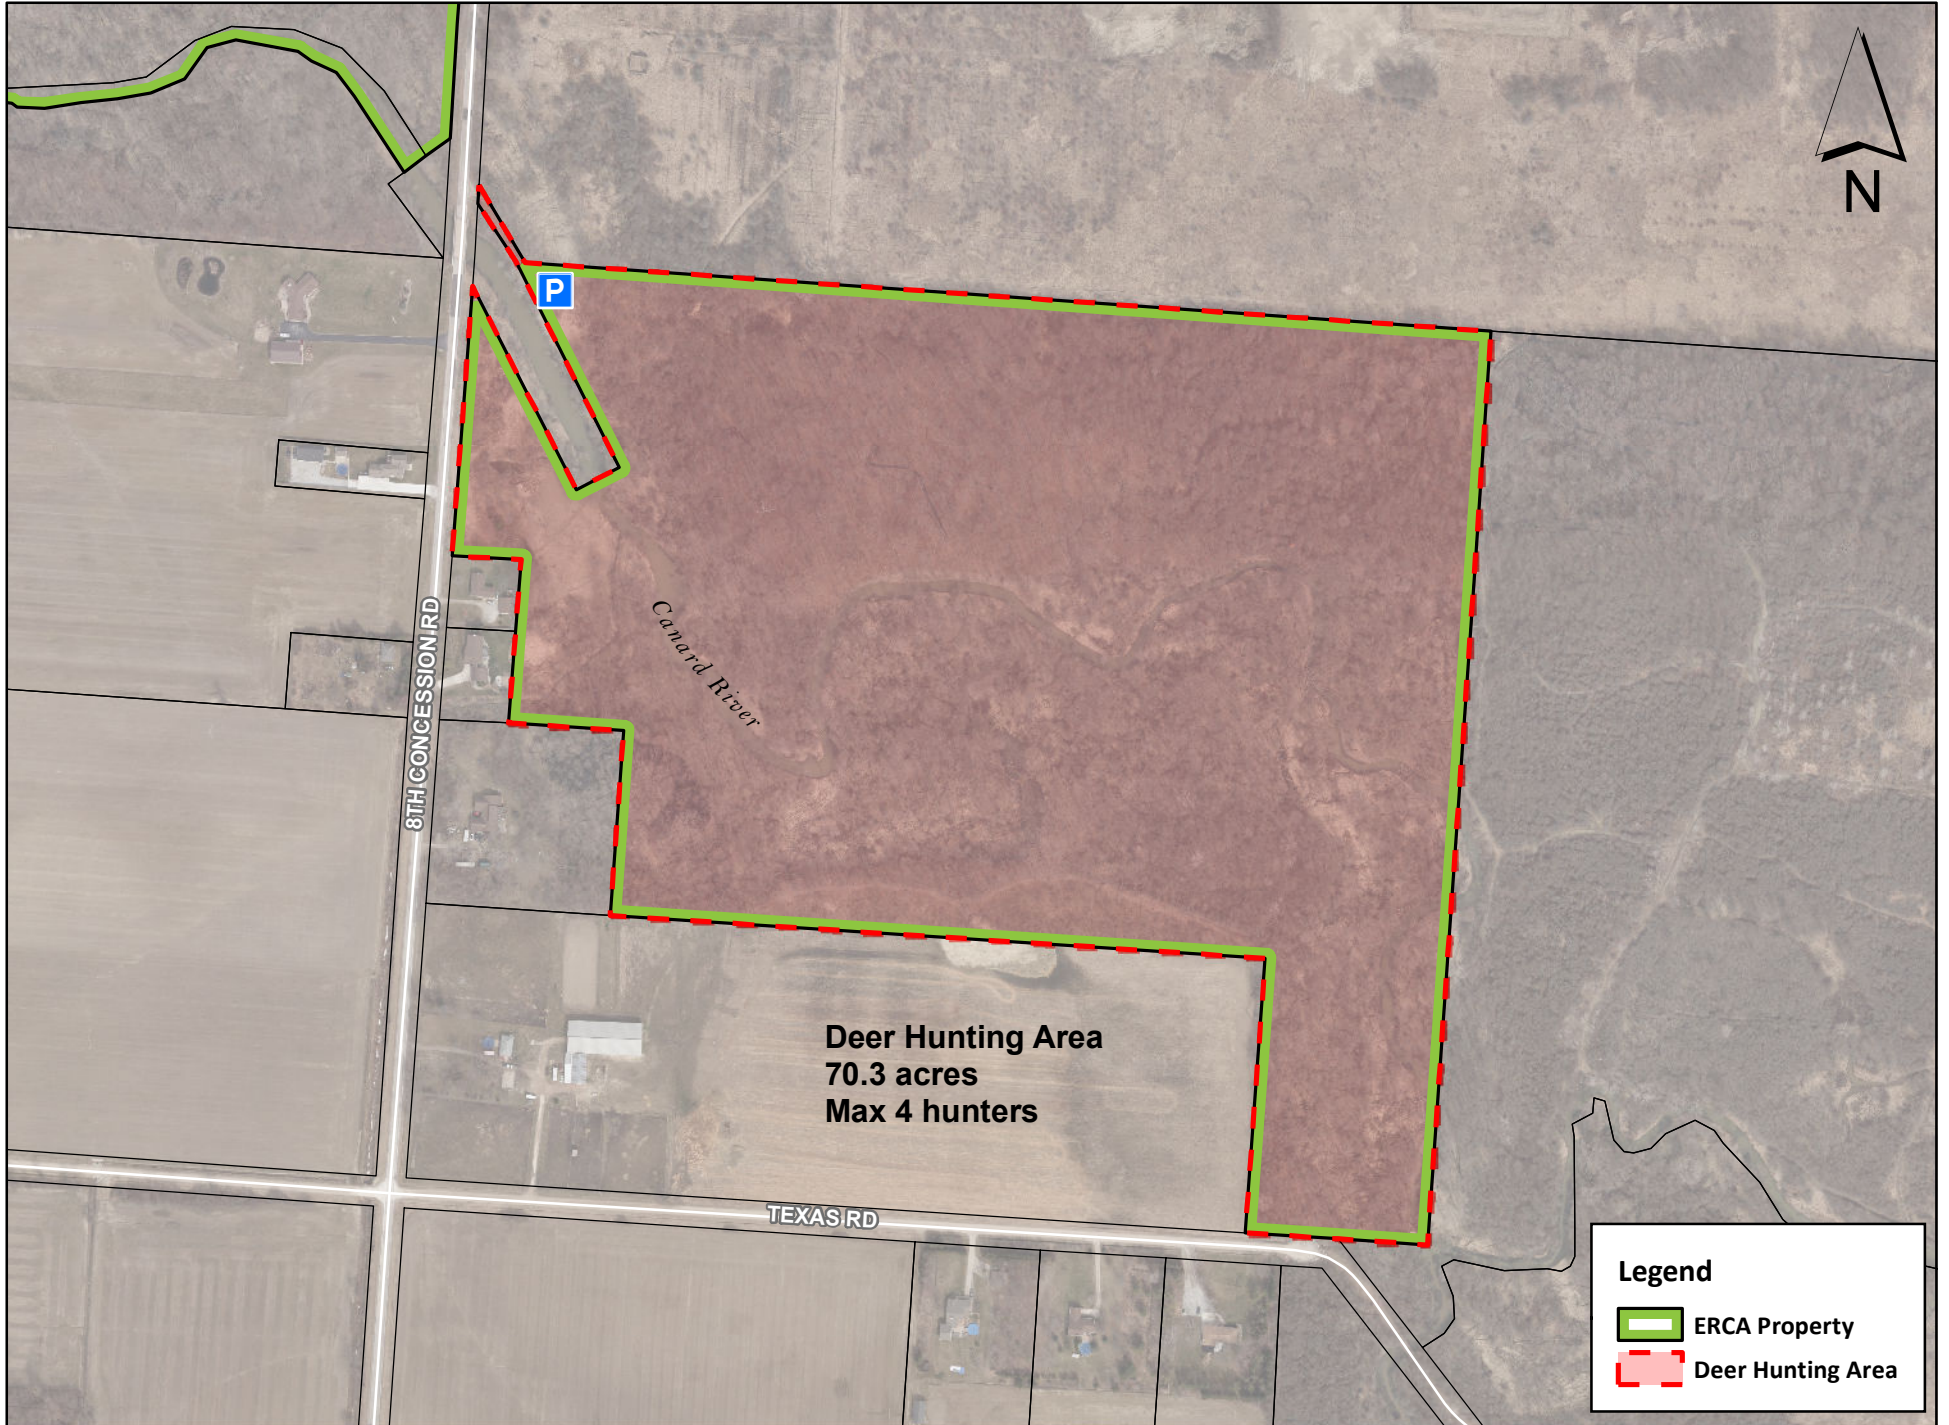

ERCA Deer Hunting Locations - Canard #2

0 125 250 500 Meters

1:5,000

Airphoto copyright the Corporation of the County of Essex, 2020
Source: \\SWP\SERVER\Projects\ERCA Projects\DEPARTMENTS\Conservation Areas\Hunting Areas - Deer\MXDs\ERCA Deer Hunting Locations - Canard 2 - 20210609.mxd
TD 09/06/2021