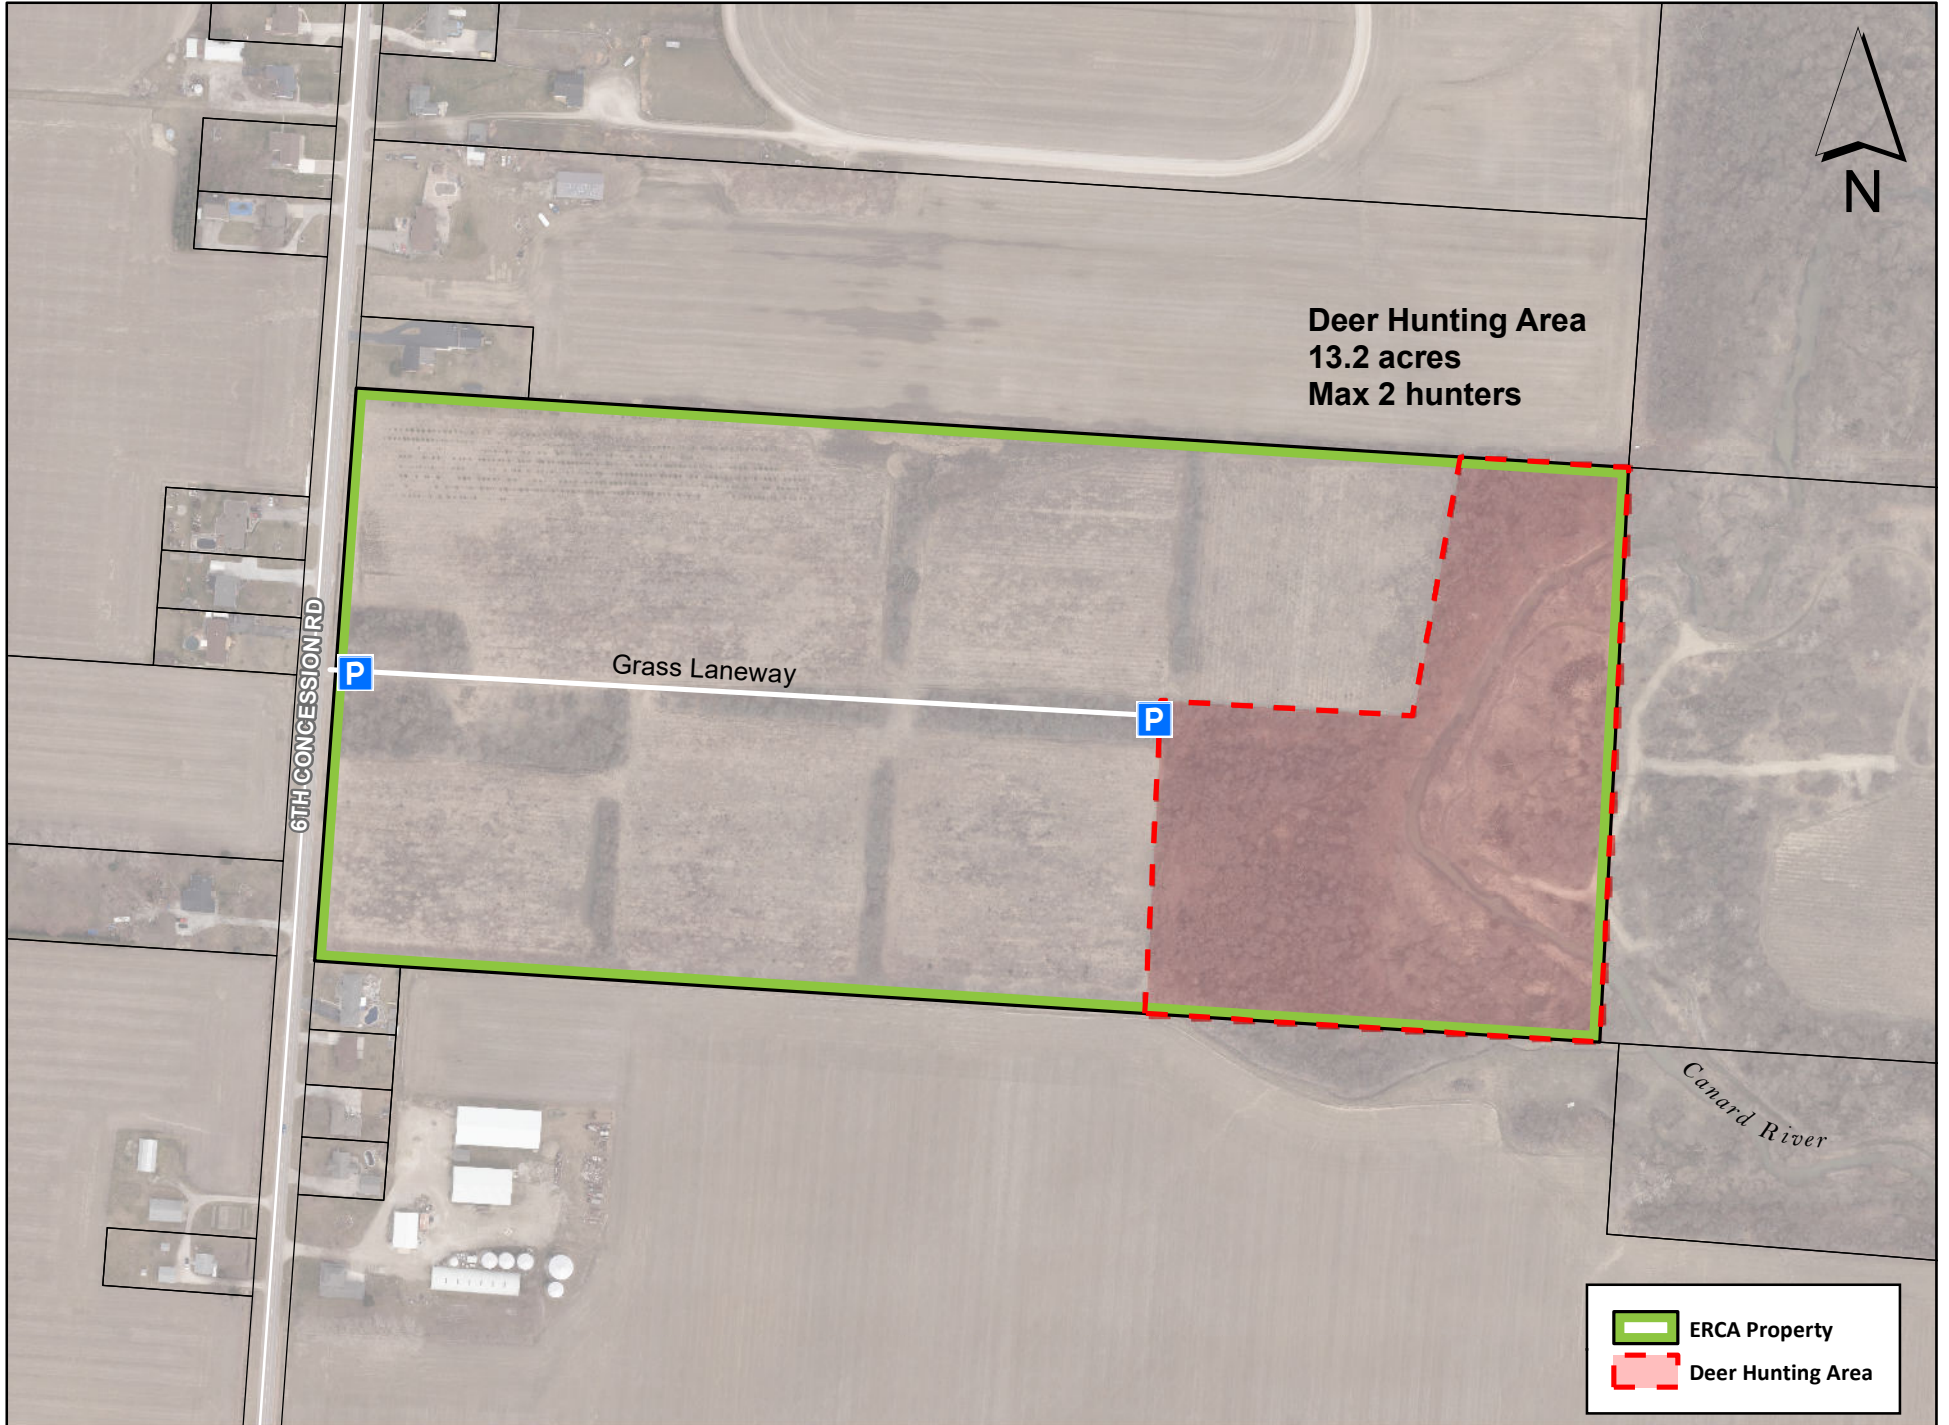

# ERCA Deer Hunting Locations - Canard #1

0 100 200 400 Meters

1:4,000

Airphoto copyright the Corporation of the County of Essex, 2020  
Source: \\SWP\SERVER\Projects\ERCA Projects\DEPARTMENTS\Conservation Areas\Hunting Areas - Deer\MXD\ERCA Deer Hunting Locations - Canard 1 - 20210609.mxd  
TD 09/06/2021