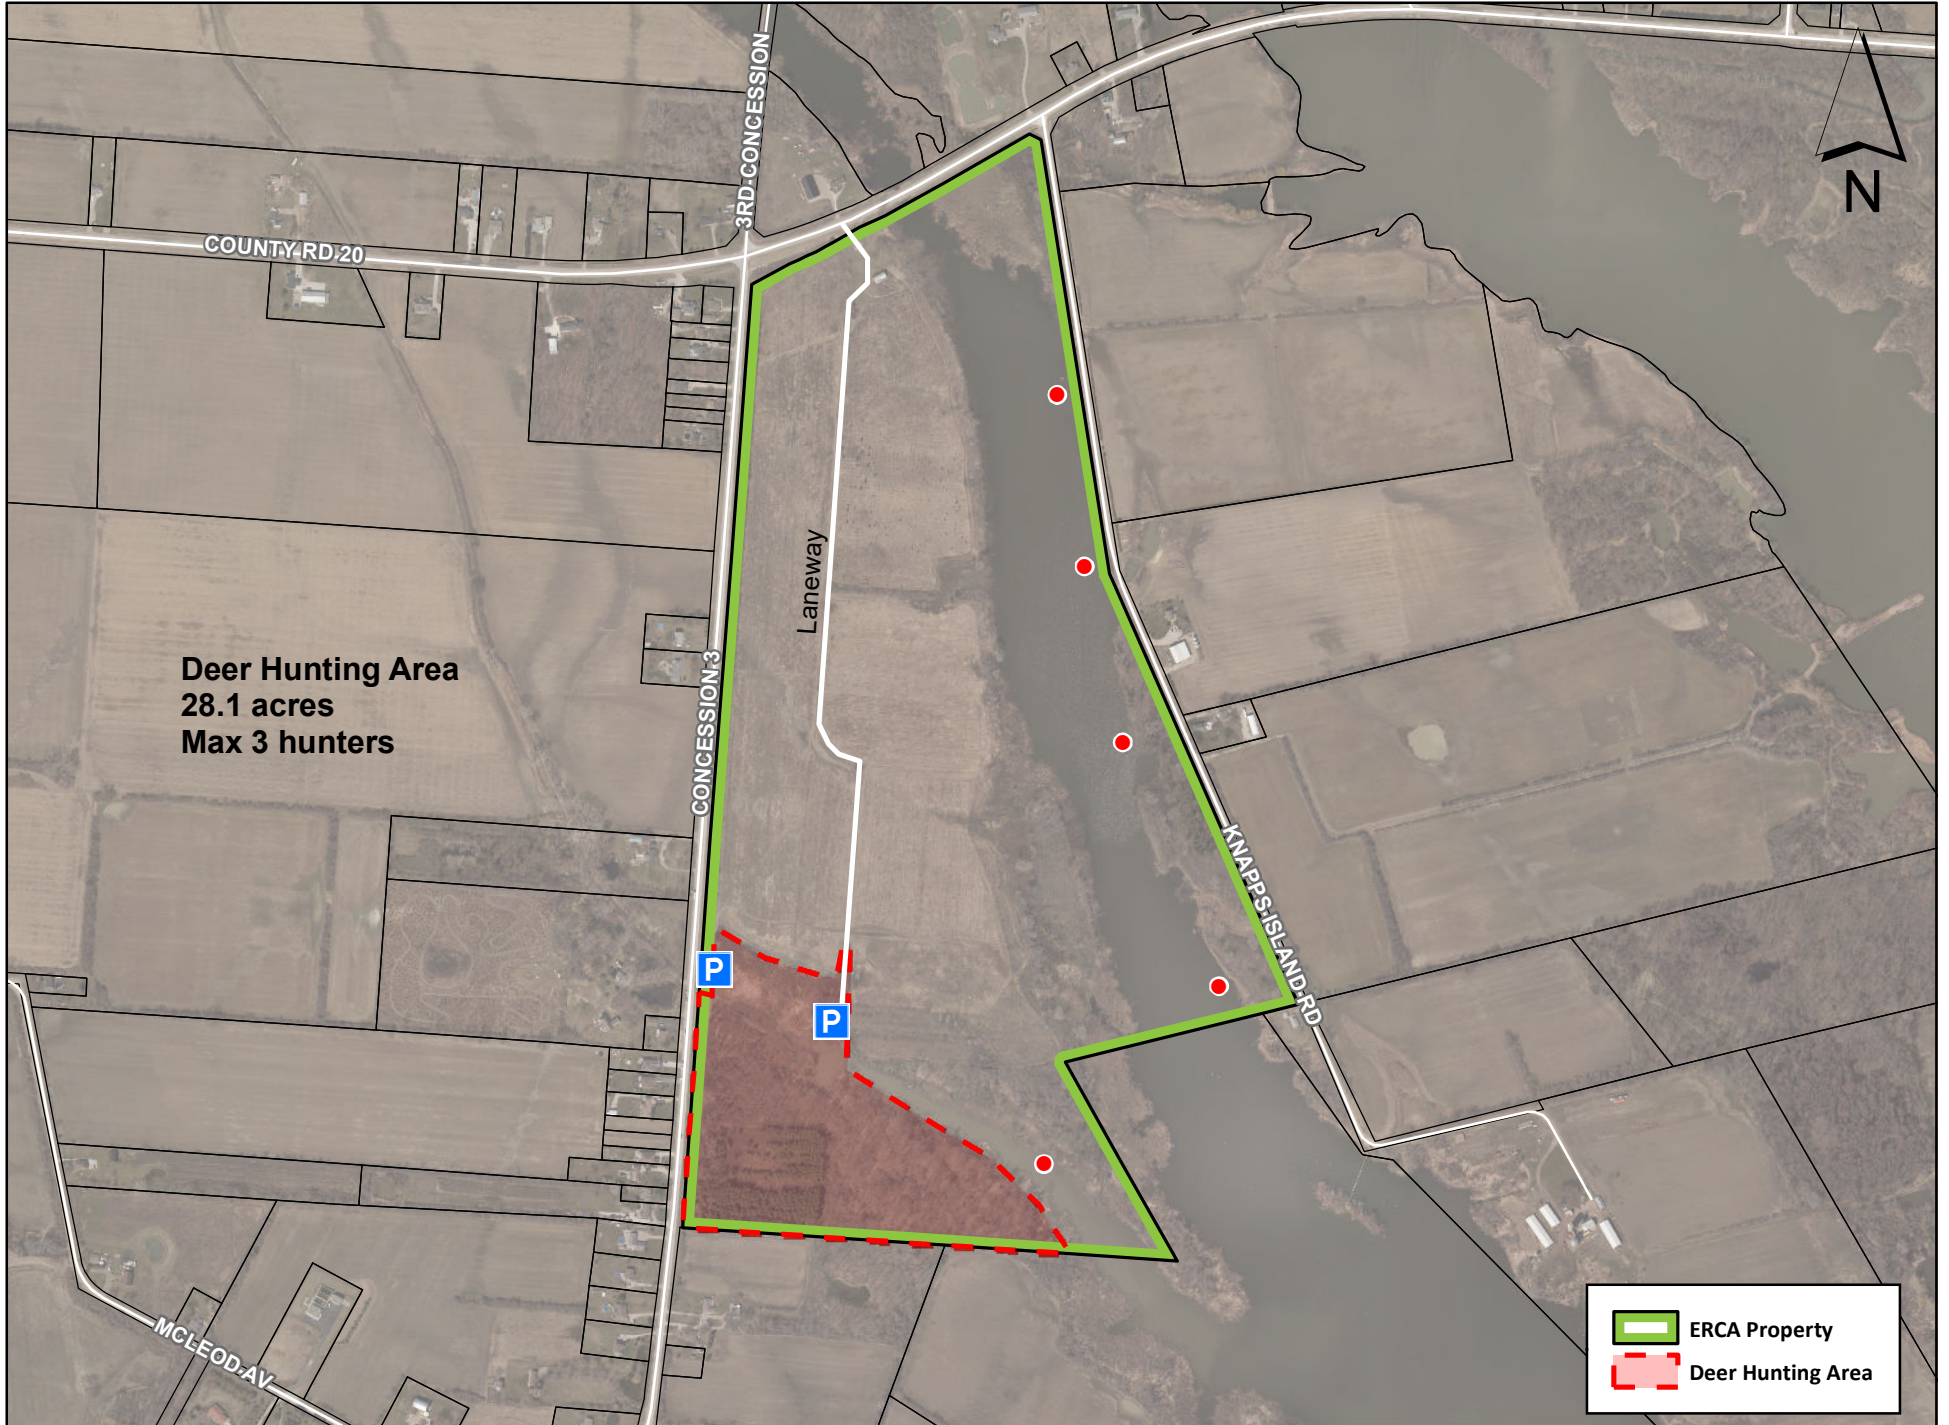

ERCA Deer Hunting Locations - Big Creek

1:10,000