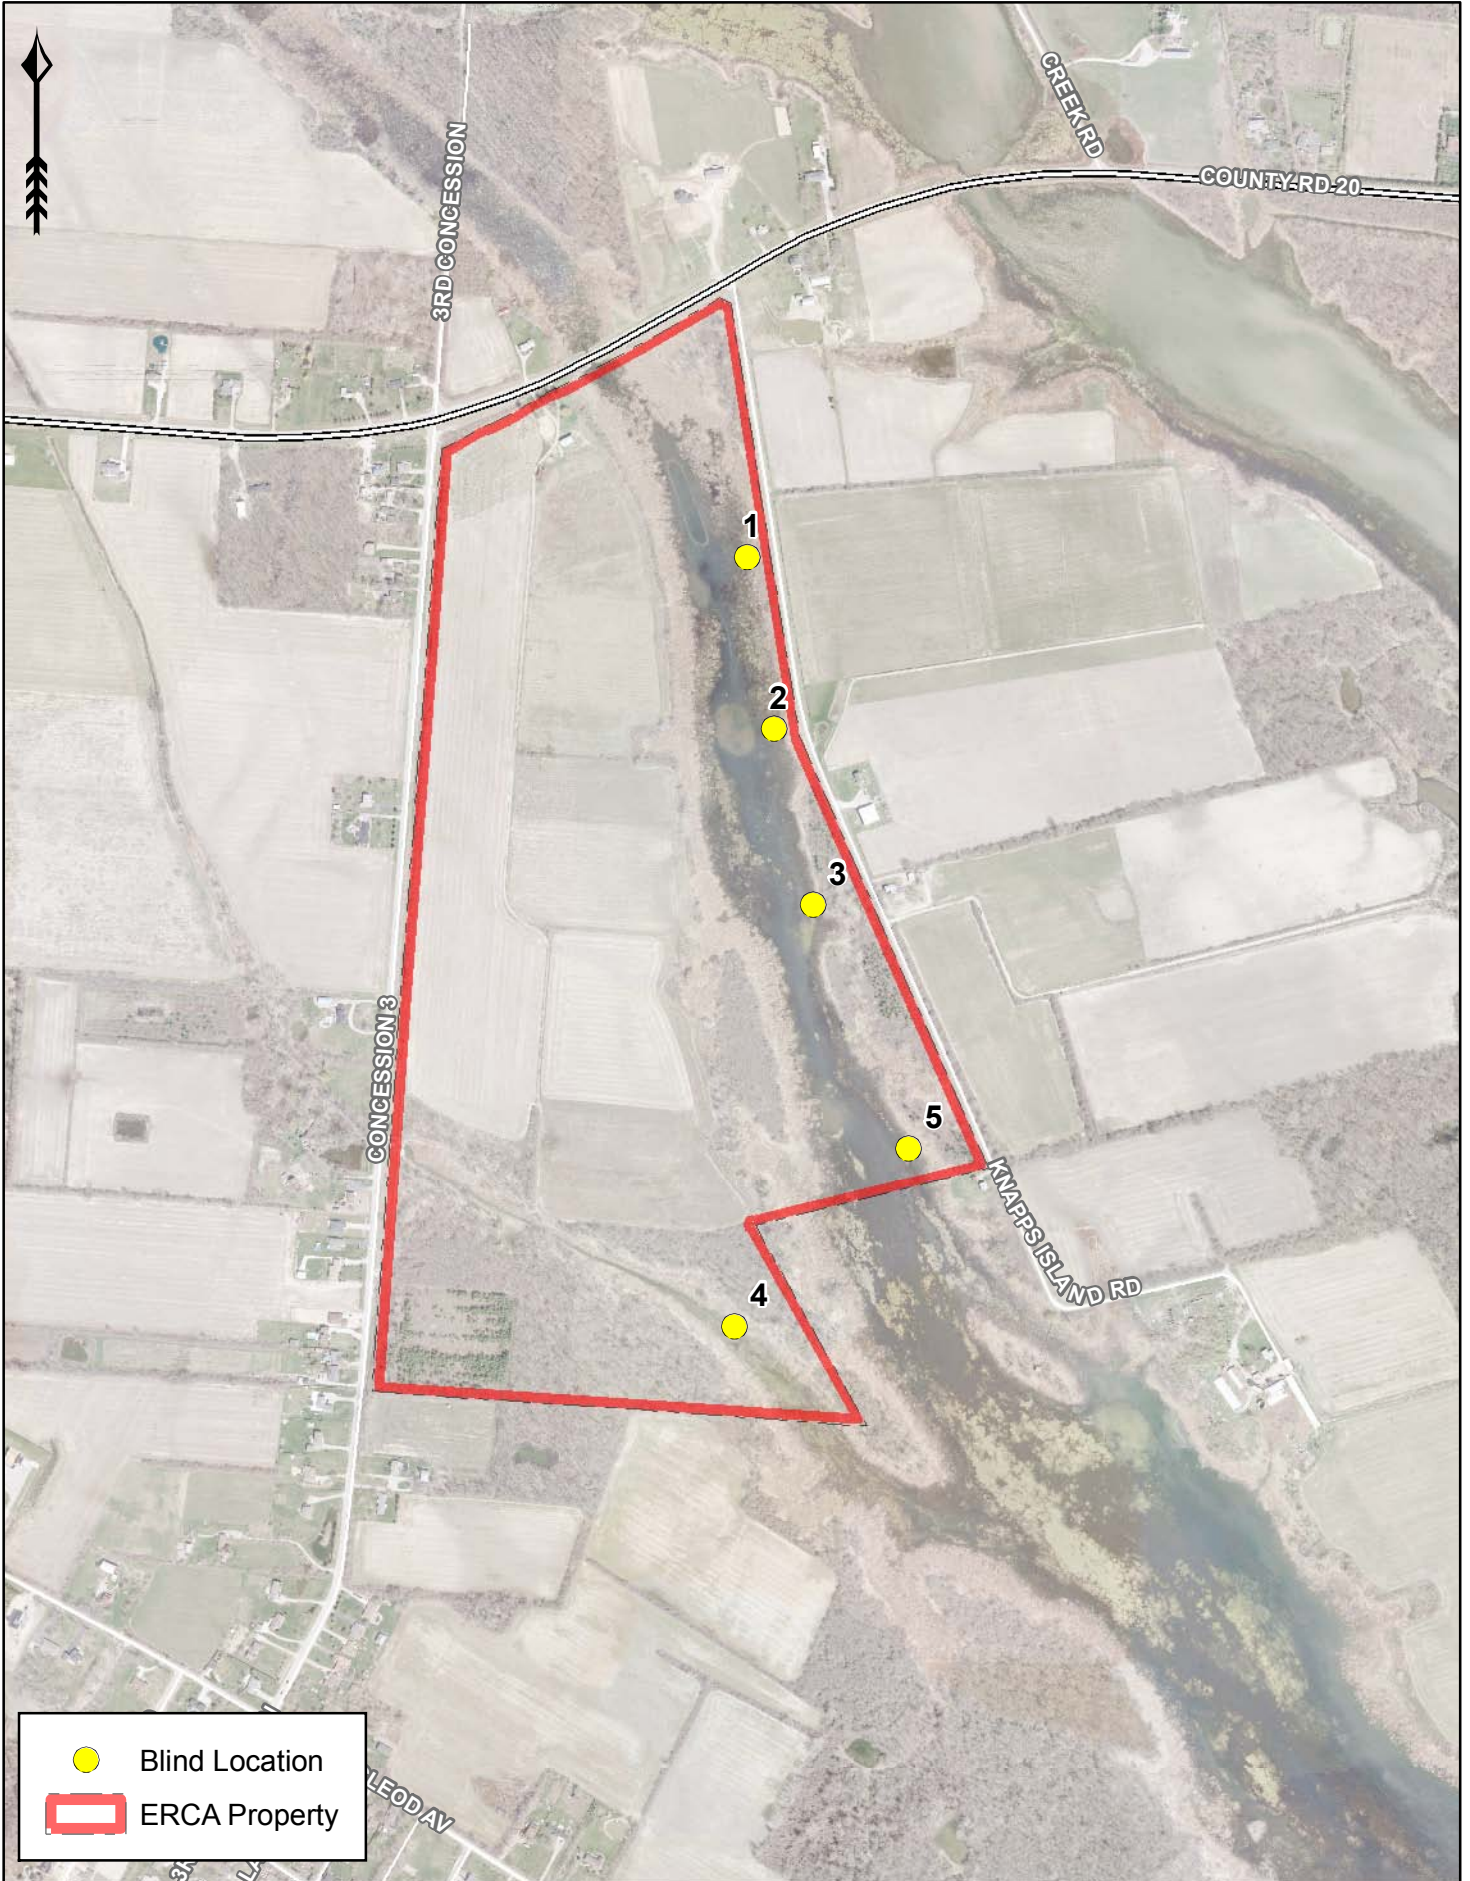

Big Creek Blind Sites

● Blind Location
▭ ERCA Property

0 125 250 500 Meters

1:10,000

Airphoto copyright the Corporation of the County of Essex, 2006
Source: \\swp\Projects\ERCA Projects\DEPARTMENTS\Conservation Areas\
Hunting Blinds\Blinds_BigCreek_20110613.mxd
TD 13/06/2011