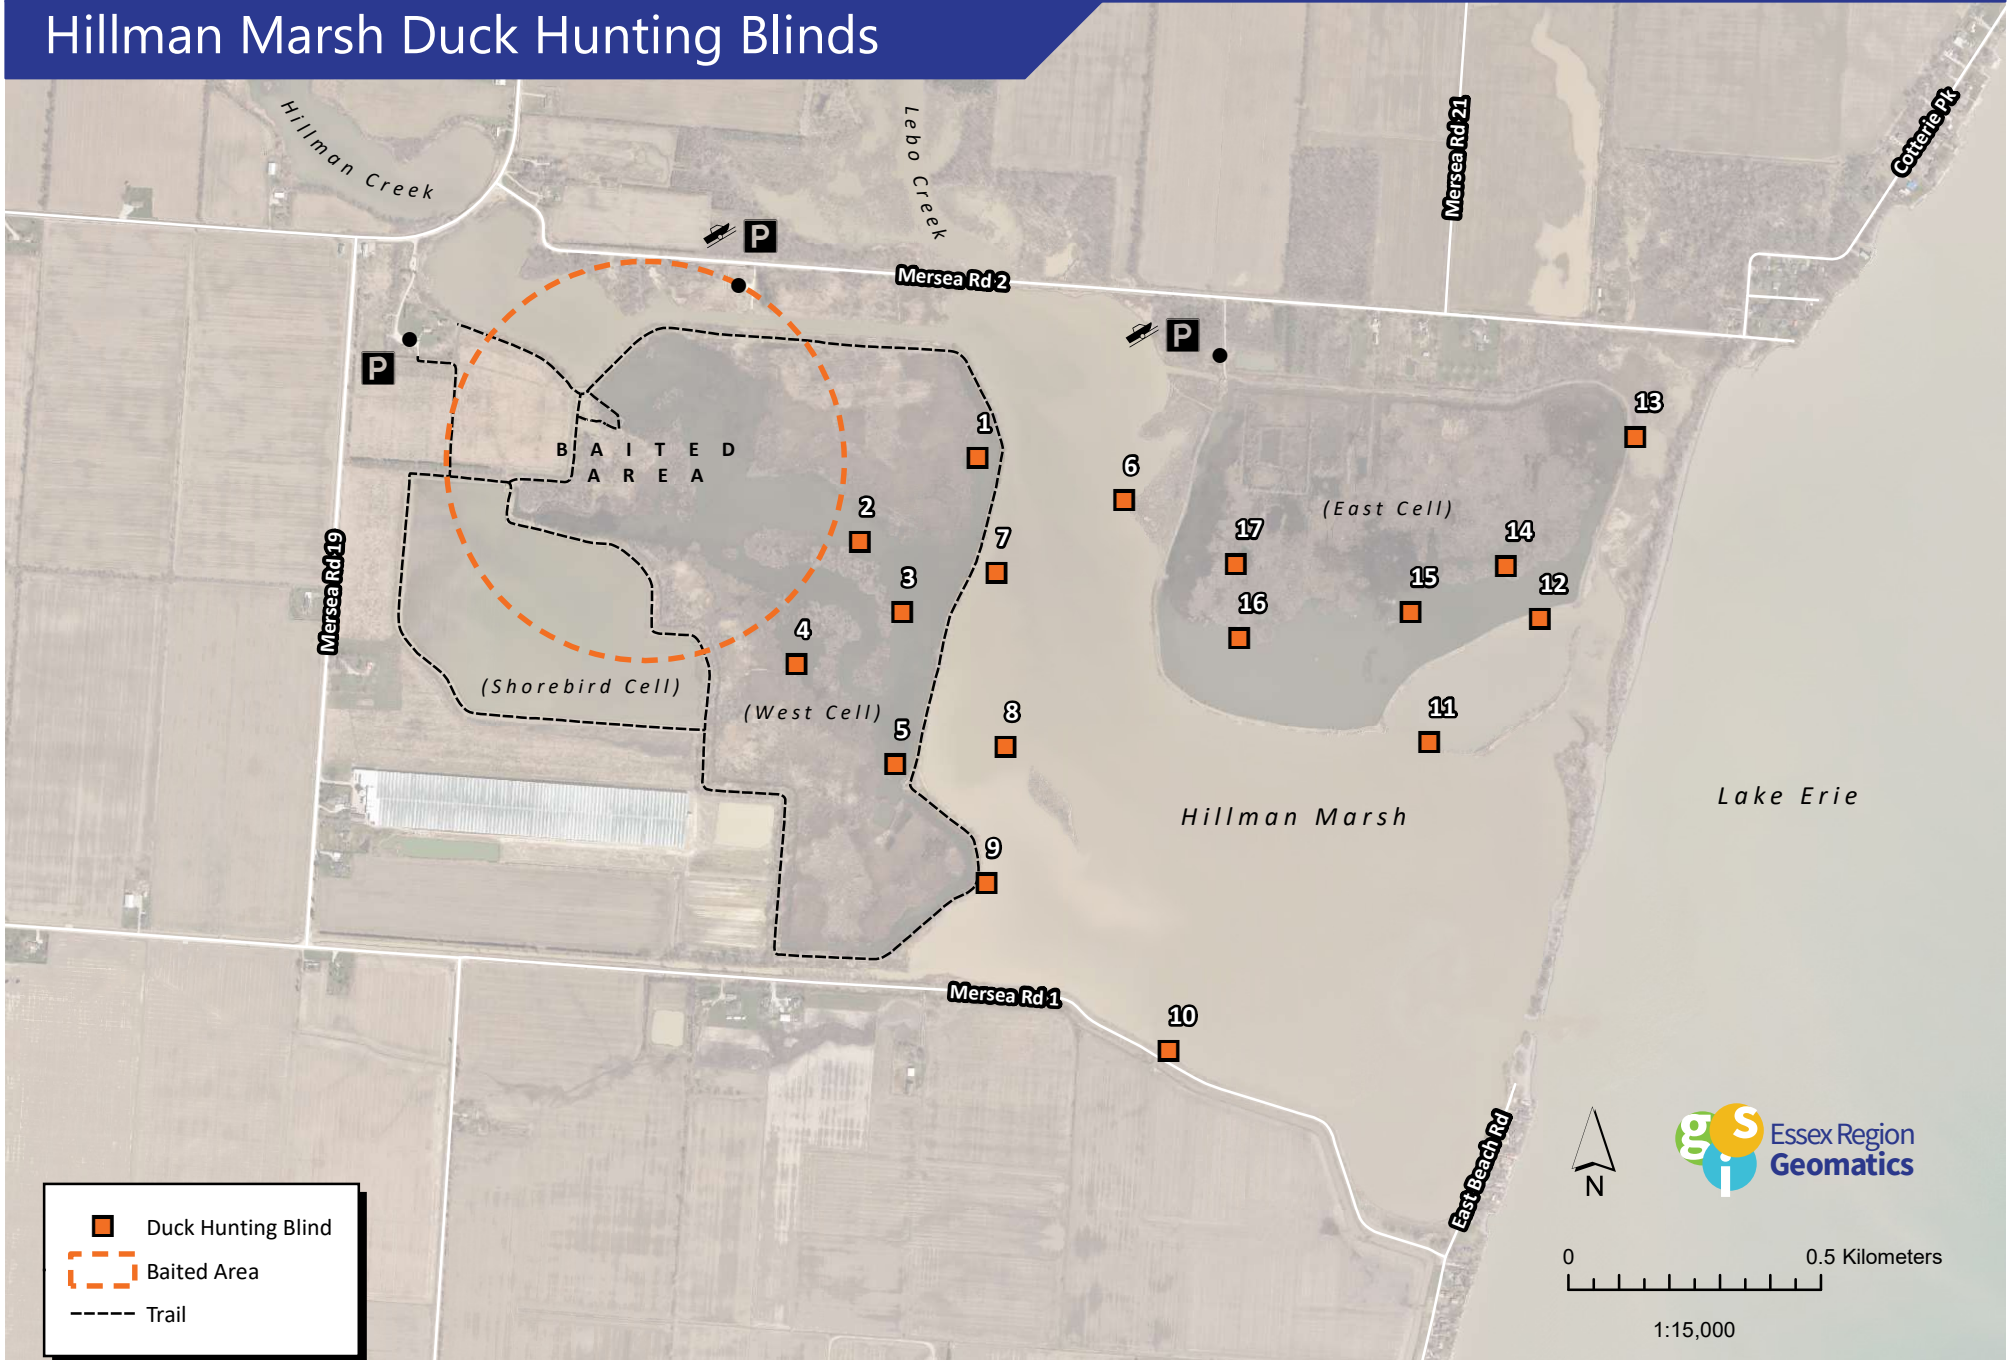

Essex Region Conservation

Hillman Marsh Duck Hunting Blinds

-  Duck Hunting Blind
-  Baited Area
-  Trail

0 0.5 Kilometers

1:15,000